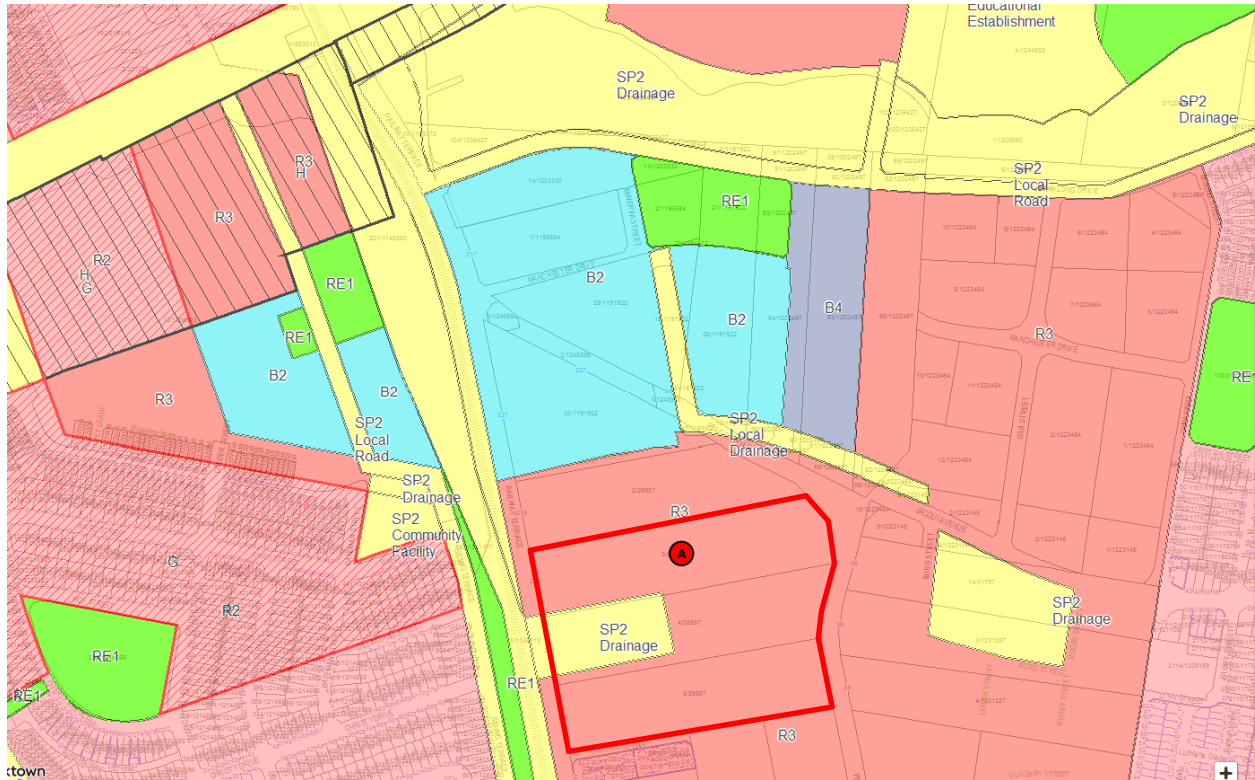

Zoning extract

Legend

Zone

B1 Neighbourhood Centre	IN2 Light Industrial
B2 Local Centre	R1 General Residential
B4 Mixed Use	R2 Low Density Residential
B5 Business Development	R3 Medium Density Residential
B7 Business Park	RE1 Public Recreation
E2 Environmental Conservation	RE2 Private Recreation
E3 Environmental Management	RU6 Transition
E4 Environmental Living	SP2 Infrastructure
IN1 General Industrial	
R4 High Density Residential	

Site outlined in red

Source: BCC Gisweb accessed 30.09.2020